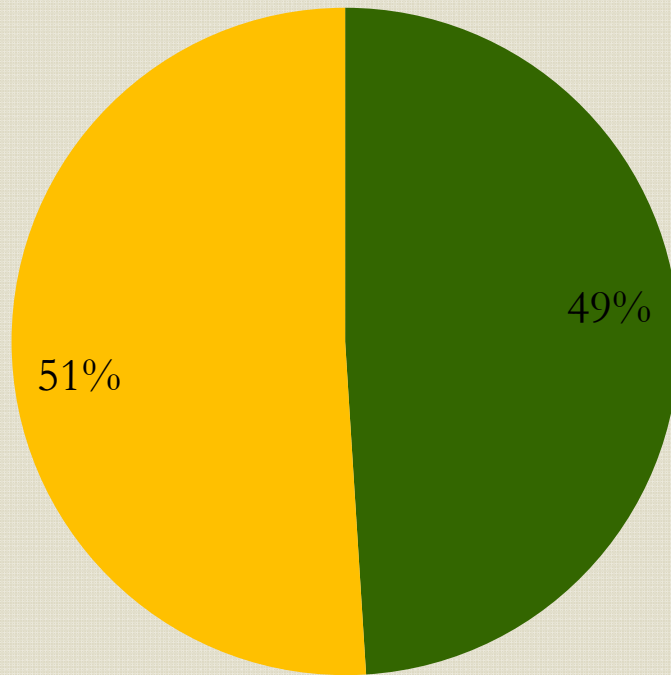

# USFSM @ North Port

	2007-08	2008-09	2009-10	% increase 07-08 to 09-10
Enrollments	949	1027	1031	8.6%
% of USFSM	7%	7%	7%	

	2007-08	2008-09	2009-10	% increase 07-08 to 09-10
SCH	2979	3310	3420	13.0%
% of USFSM	7%	7%	7%	

# Enrollment

Undergraduate : Graduate Home Campus Student Ratio

2005-06

2009-10

UG  
GR

*Note: Non-degree seeking students are included in the counts by level.*

## Undergraduate Degree Seeking Students