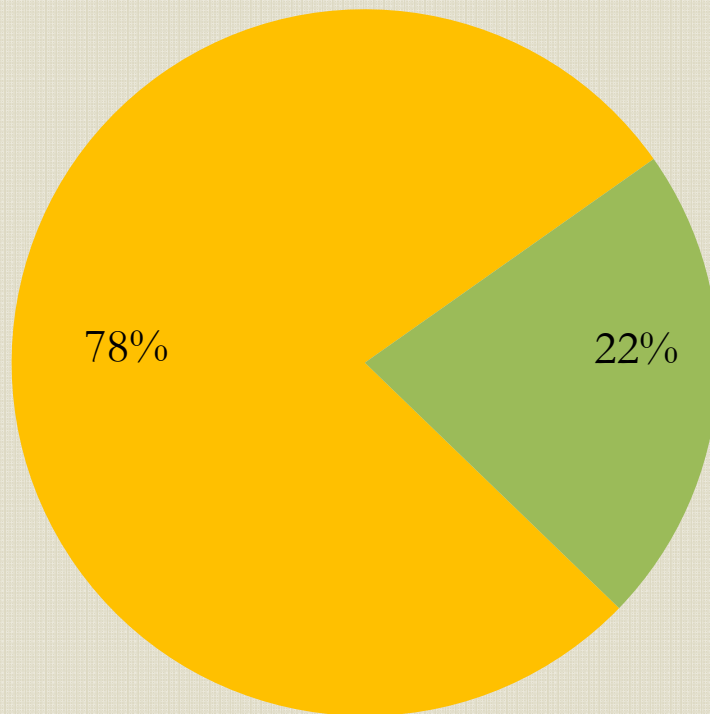

Enrollment

Undergraduate : Graduate Home Campus Student Ratio

2005-06