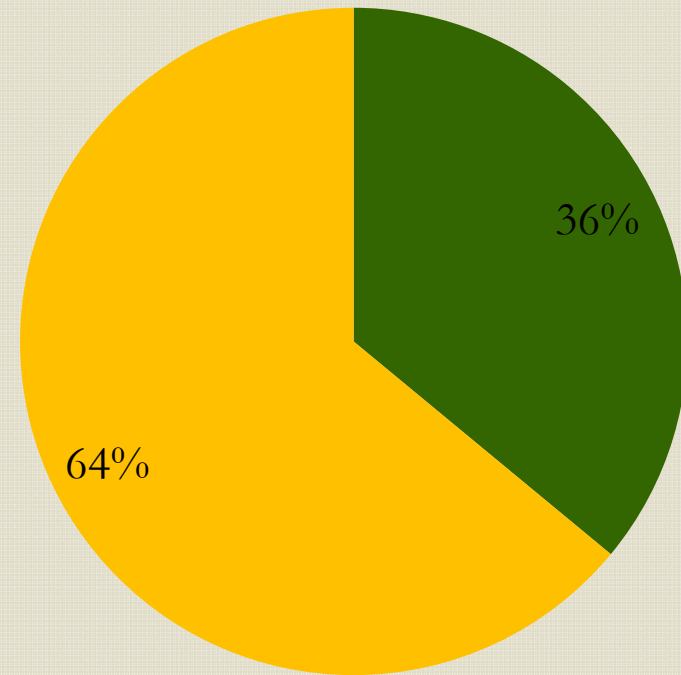

Graduate Level Degree Seeking Students

■ Full-time ■ Part-time