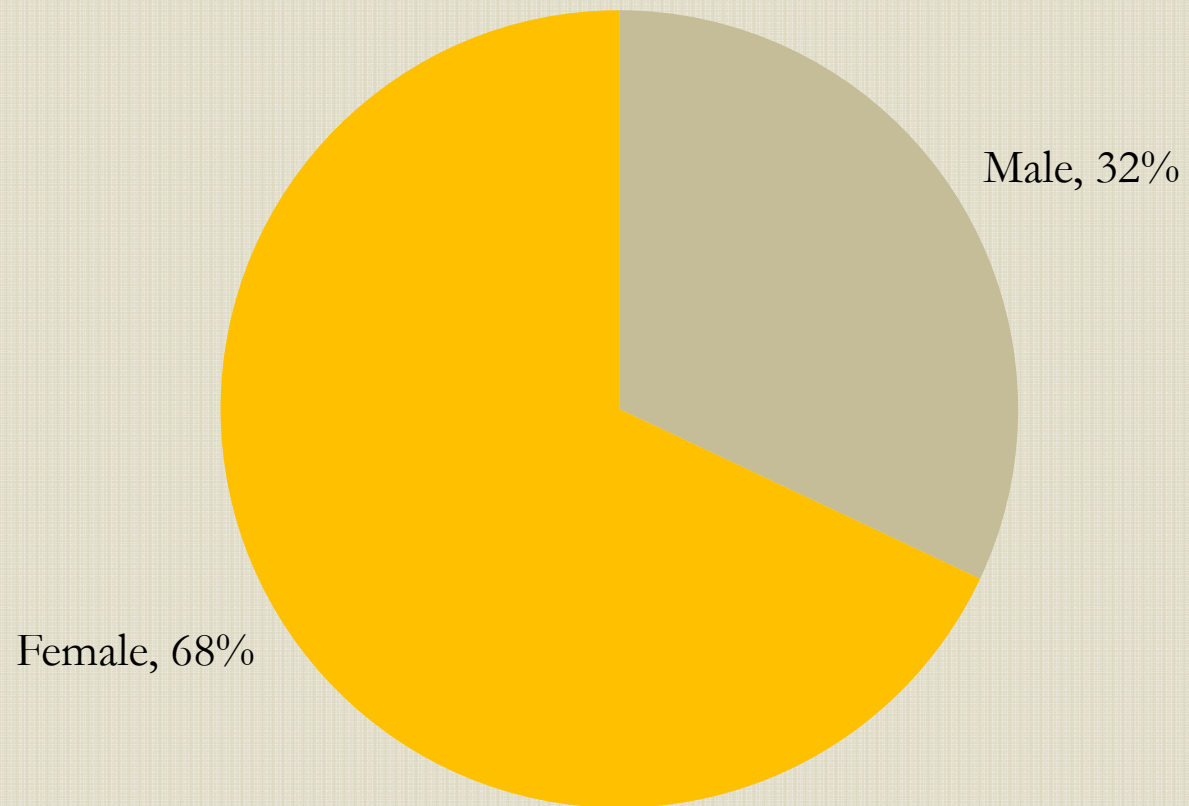

# FTE by College/School

# Top 10 Undergraduate Majors – Fall 2010

	Major	Headcount
1.	Elementary Education	231
2.	Psychology	184
3.	General Business Administration	165
4.	Interdisciplinary Social Sciences	136
5.	Criminology	105
6.	Accounting	97
7.	Hospitality Management	97
8.	Pre-Business Administration	93
9.	English	83
10	Information Technology	74
.		

# Age Range Distribution